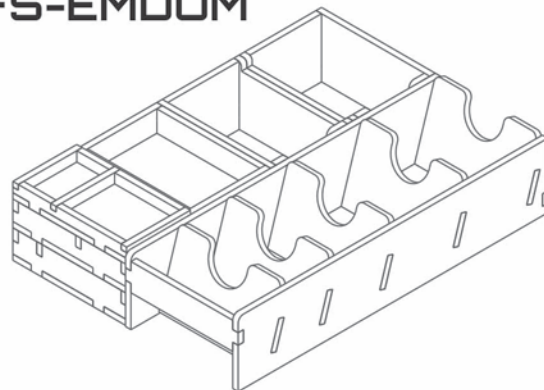

FS-EMDOM insert
compatible with Eminent Domain®,
incl. Escalation®, Exotica® and Oblivion® expansions

Assembly Instructions

The package contains 3 sheets, two identical and a third different sheet.
After assembly the trays are placed in up to three layers in the original game box.
Ordinary PVA glue is required when assembling each tray.
Please make sure you dry-assemble each tray correctly before gluing it together.
Please check www.foldedspace.net for general assembly tips.

FS-EMDOM