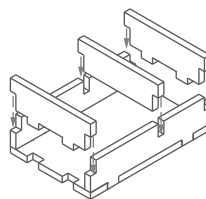

After assembly the trays are put in two layers in the original game box.

Ordinary PVA glue is required when assembling each tray.

Please make sure you dry-assemble each tray correctly before gluing it together.

Please check www.foldedspace.net for general assembly tips.

FS-MARA

Sheet A1

Sheet A2

Sheet B1

Sheet B2

Sheet C1

Tray 1a & 1b (the trays are identical)

Sheet A1

Sheet A2

Step 1

Step 2

Step 3

Finished tray

Tray 2a, 2b, 2c & 2d (the trays are identical)

Sheet A1, A2

Sheet B1, B2

Step 1

Step 2

Finished tray

Tray 3

Sheet C1

To assemble
repeat steps
of Tray 2.

Finished tray