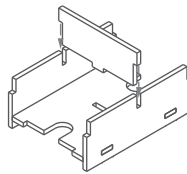

After assembly the trays are put in two layers in the original game box.

Ordinary PVA glue is required when assembling each tray.

Please make sure you dry-assemble each tray correctly before gluing it together.

Please check www.foldedspace.net for general assembly tips.

FS-MARA

Sheet A1

Sheet A2

Sheet B1

Sheet B2

Sheet C1

Tray 1a & 1b (the trays are identical)

Sheet A1

Sheet A2

Step 1

Step 2

Step 3

Finished tray

Tray 2a, 2b, 2c & 2d (the trays are identical)

Sheet A1, A2

Sheet B1, B2

Step 1

Step 2

Finished tray

Tray 3

Sheet C1

To assemble
repeat steps
of Tray 2.

Finished tray