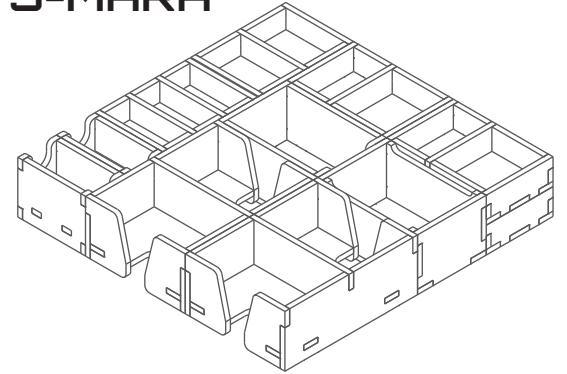

FS-MARA insert compatible with Maracaibo®, incl. the La Armada® expansion

Assembly Instructions

The package contains 5 sheets, two identical to the other two and one different sheet.

The part marked in sheet B2 is to be discarded.

After assembly the trays are put in two layers in the original game box.

Ordinary PVA glue is required when assembling each tray.

Please make sure you dry-assemble each tray correctly before gluing it together.

Please check www.foldedspace.net for general assembly tips.

FS-MARA

Tray 1a & 1b (the trays are identical)

Tray 2a, 2b, 2c & 2d (the trays are identical)

Tray 3

To assemble
repeat steps
of Tray 2.

Tray 4

To assemble
repeat steps
of Tray 2.

Tray 5

To assemble
repeat steps
of Tray 2.

Tray 6

To assemble
repeat steps
of Tray 2.